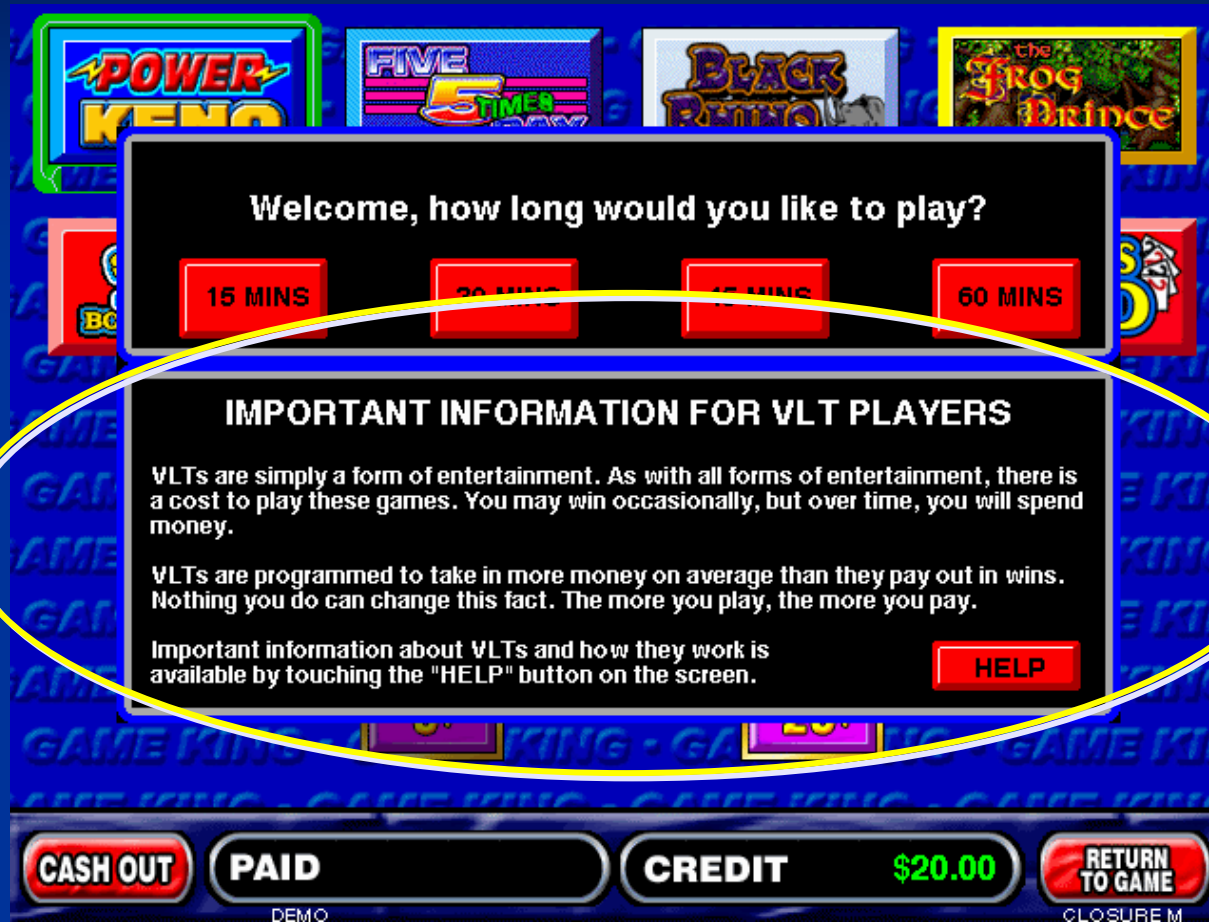

MLC Responsible Gaming Software Features

The main menu displays the responsible gaming banner message and the "Responsible Gaming Information" button.

MLC Responsible Gaming Software Features

The first player time session window displays the disclaimer text and the "HELP" button.