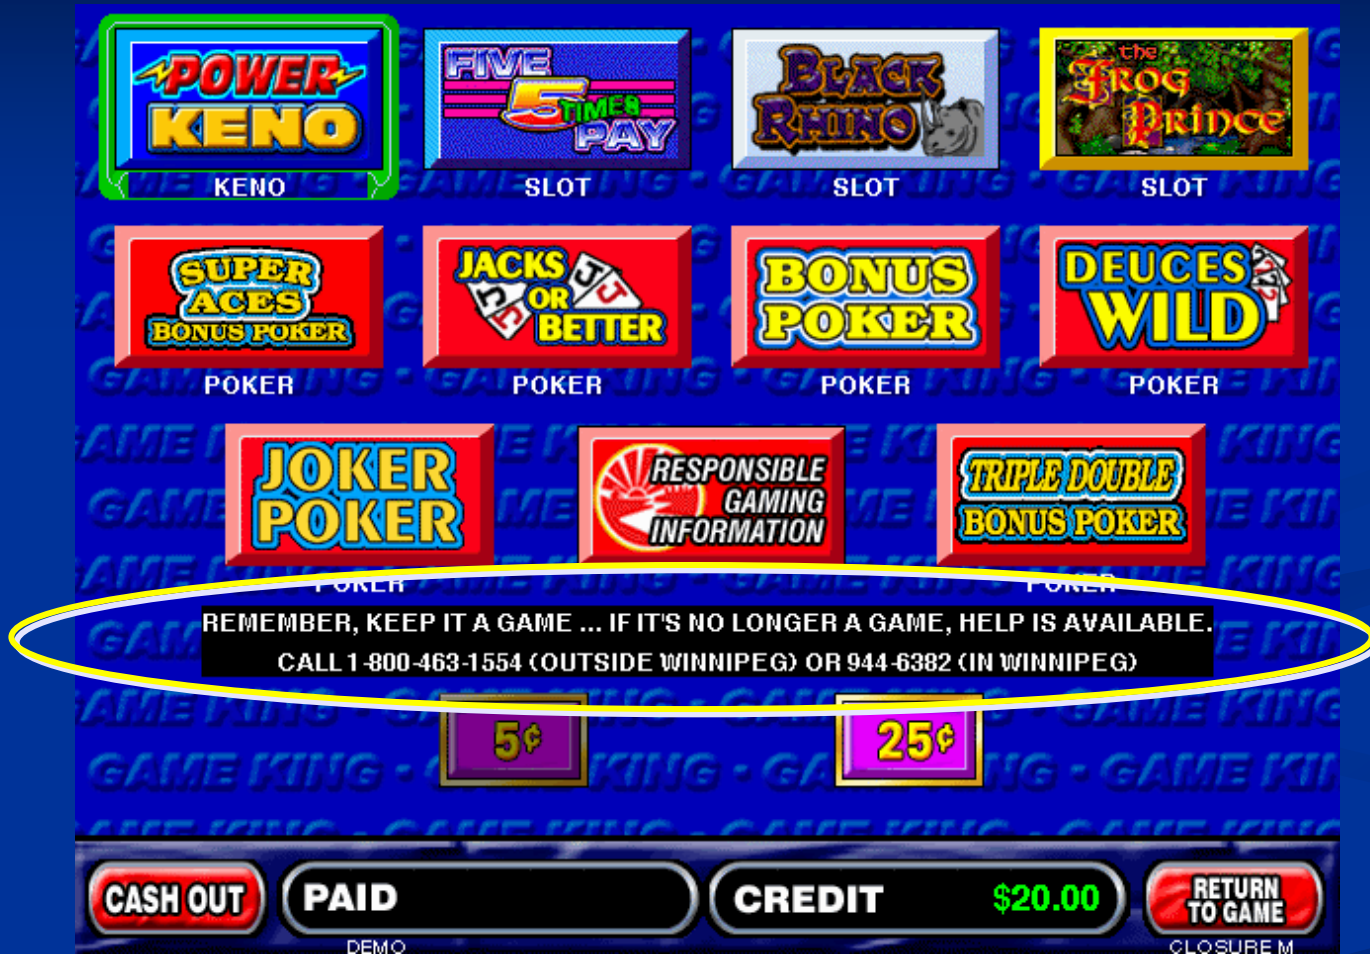

MLC Responsible Gaming Software Features

The main menu displays the responsible gaming banner message and the "Responsible Gaming Information" button.