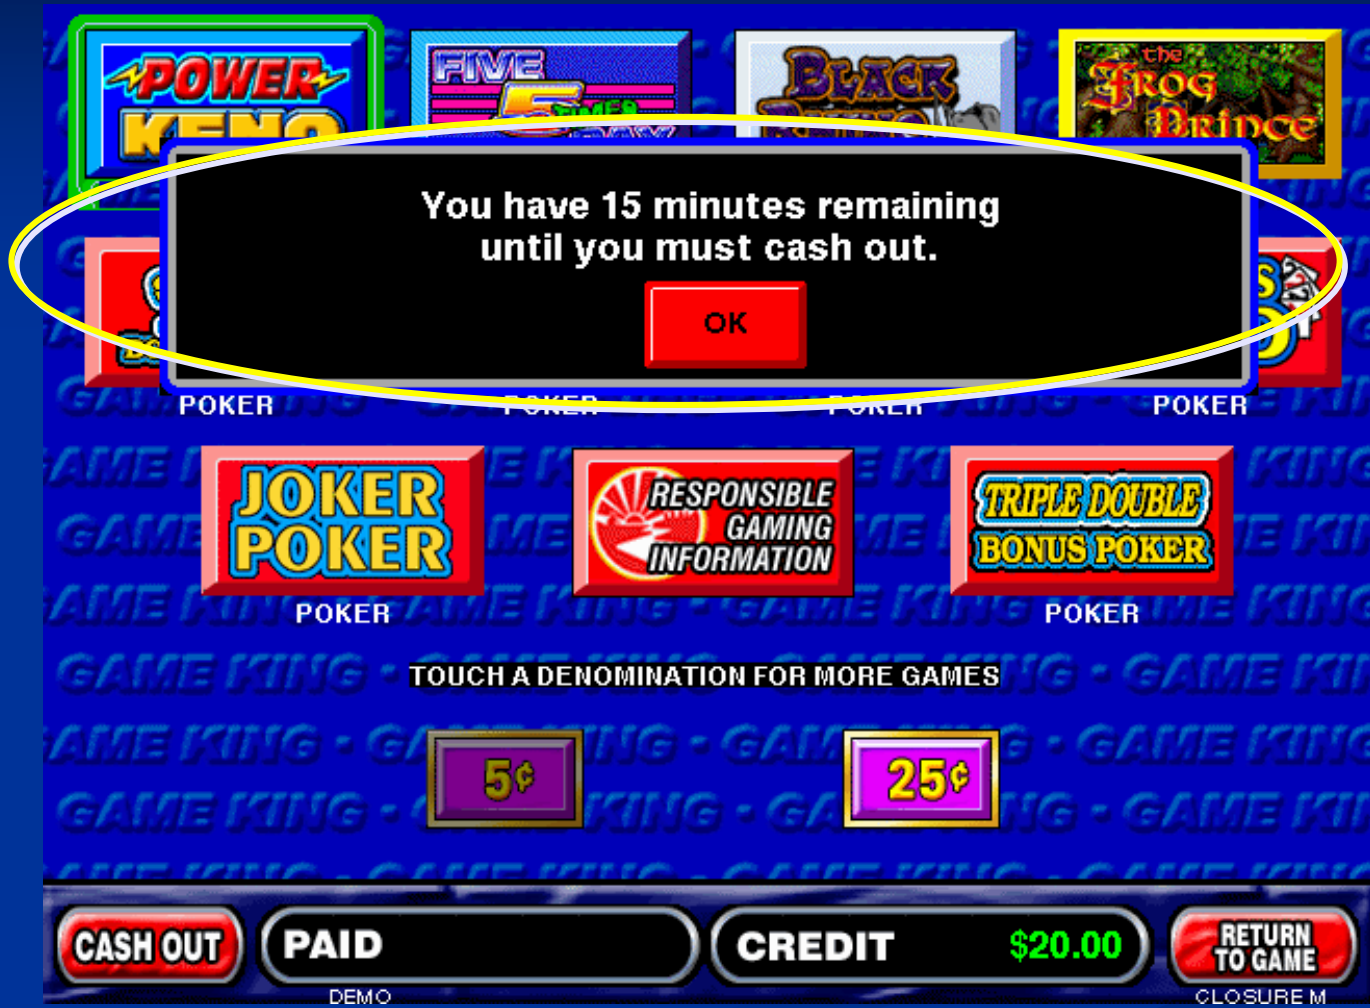

MLC Responsible Gaming Software Features

The main menu displays the responsible gaming banner message and the "Responsible Gaming Information" button.

MLC Responsible Gaming Software Features

The first player time session window displays the disclaimer text and the "HELP" button.

MLC Responsible Gaming Software Features

The 15 minute warning player time session window.

MLC Responsible Gaming Software Features

The screenshot shows a slot game interface with a blue background and various game icons at the top, including "POWER KENO", "FIVE", "BLACK", and "the Frog Prince". A central black window with a white border contains the following text: